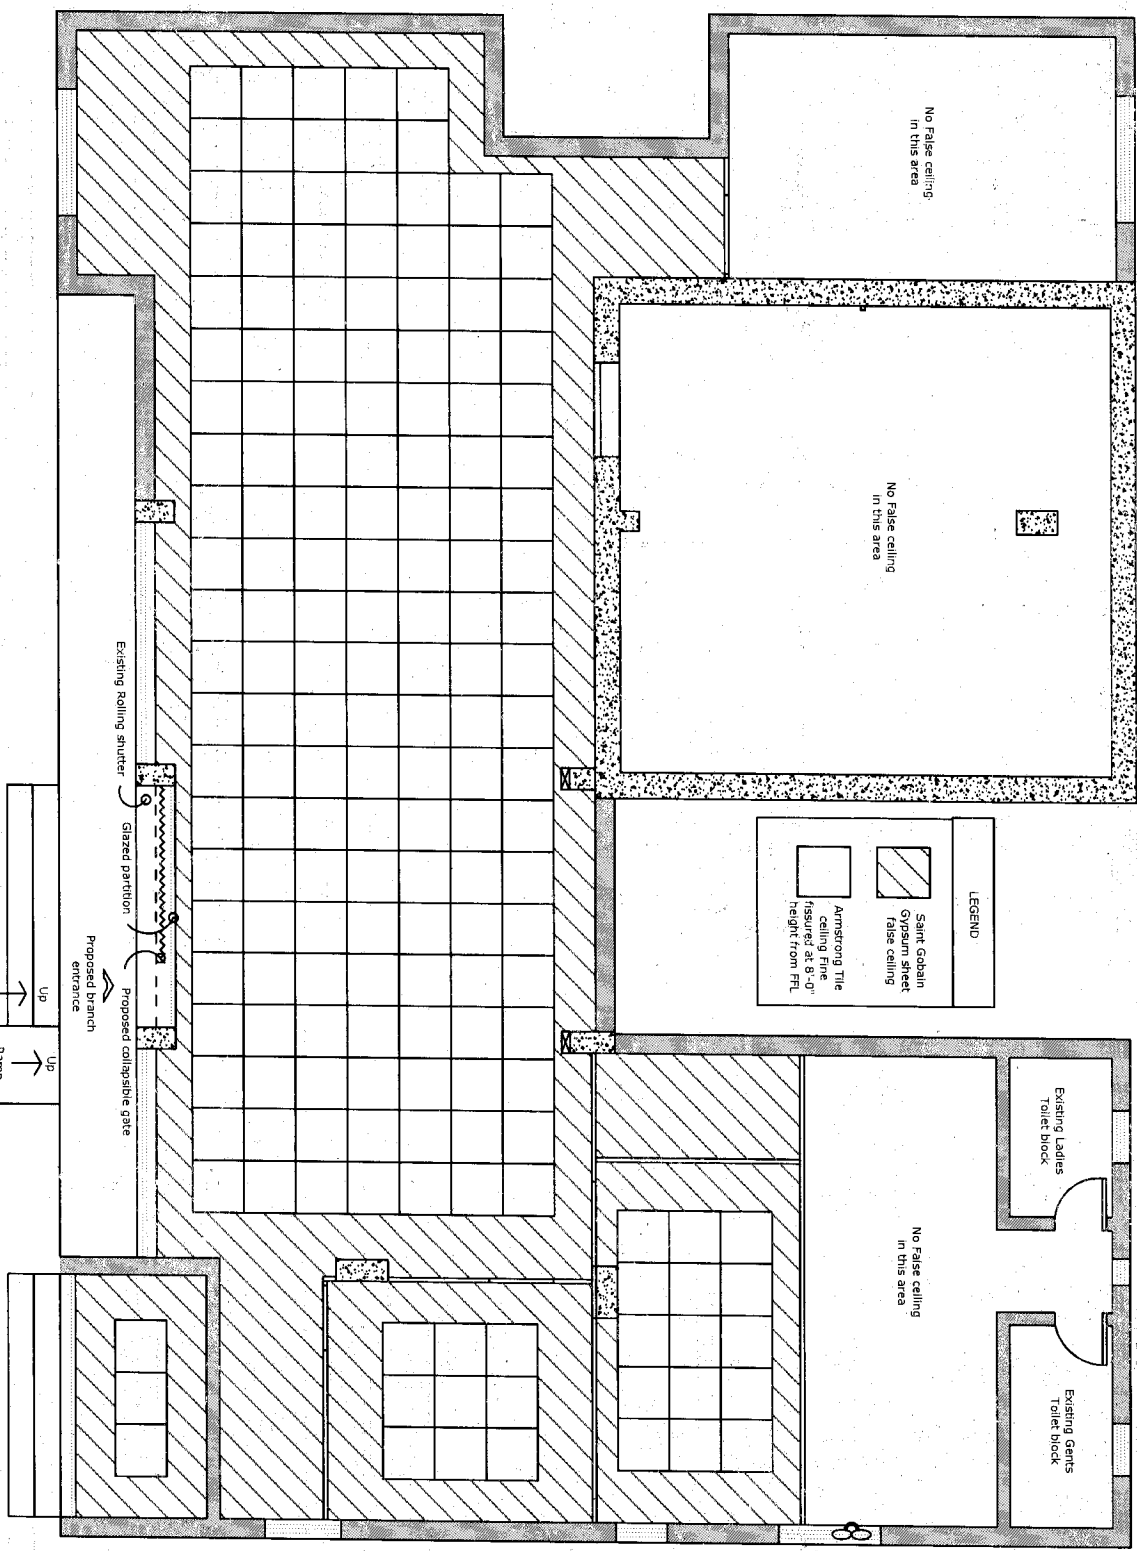

PROPOSED INTERIOR FURNITURE LAYOUT FOR BANK OF MAHARASHTRA AT KUDAL

Drawn by: Sheetal

Note: All dimensions are approximate.

Layout No. 17A
 Date: 10-7-2021

NILESH G. BHAGAT

Chartered Engineer, Architect & Chartered Valuer
 96A, Geel-Gaonwad, A/P, Katta, Tal. Malvan, Dist. Sindhudurg Maharashtra 416604.
 A-804, Jupiter, Vasant Galaxy, Off Link Road, Goregaon West, Mumbai-400104.
 98334272133 nileshgibhagat@gmail.com

REFLECTED FALSE CEILING LAYOUT FOR BANK OF MAHARASHTRA AT KUDAL

Drawn by: Sheetal
 Checked by: Nilesh
 Date: 5-7-2021