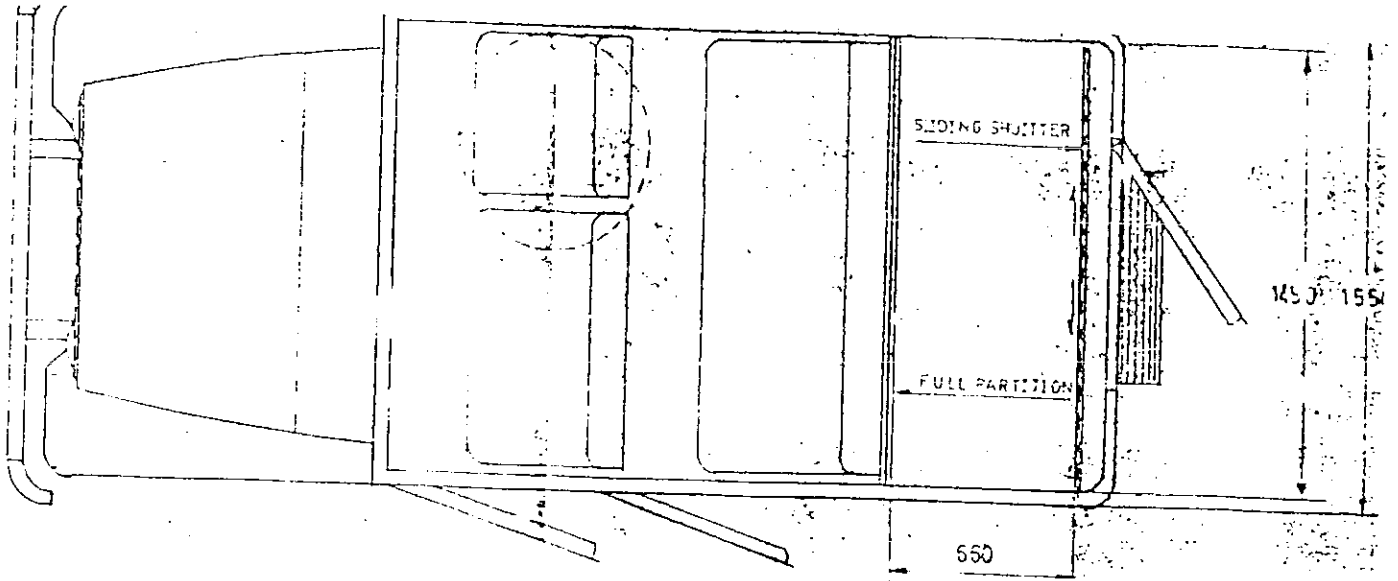

CASH VAN ON BTL MINIDOOOR 2270 mm w.o.B

PRESSED PANEL

580

2700 WB

915

REAR VIEW