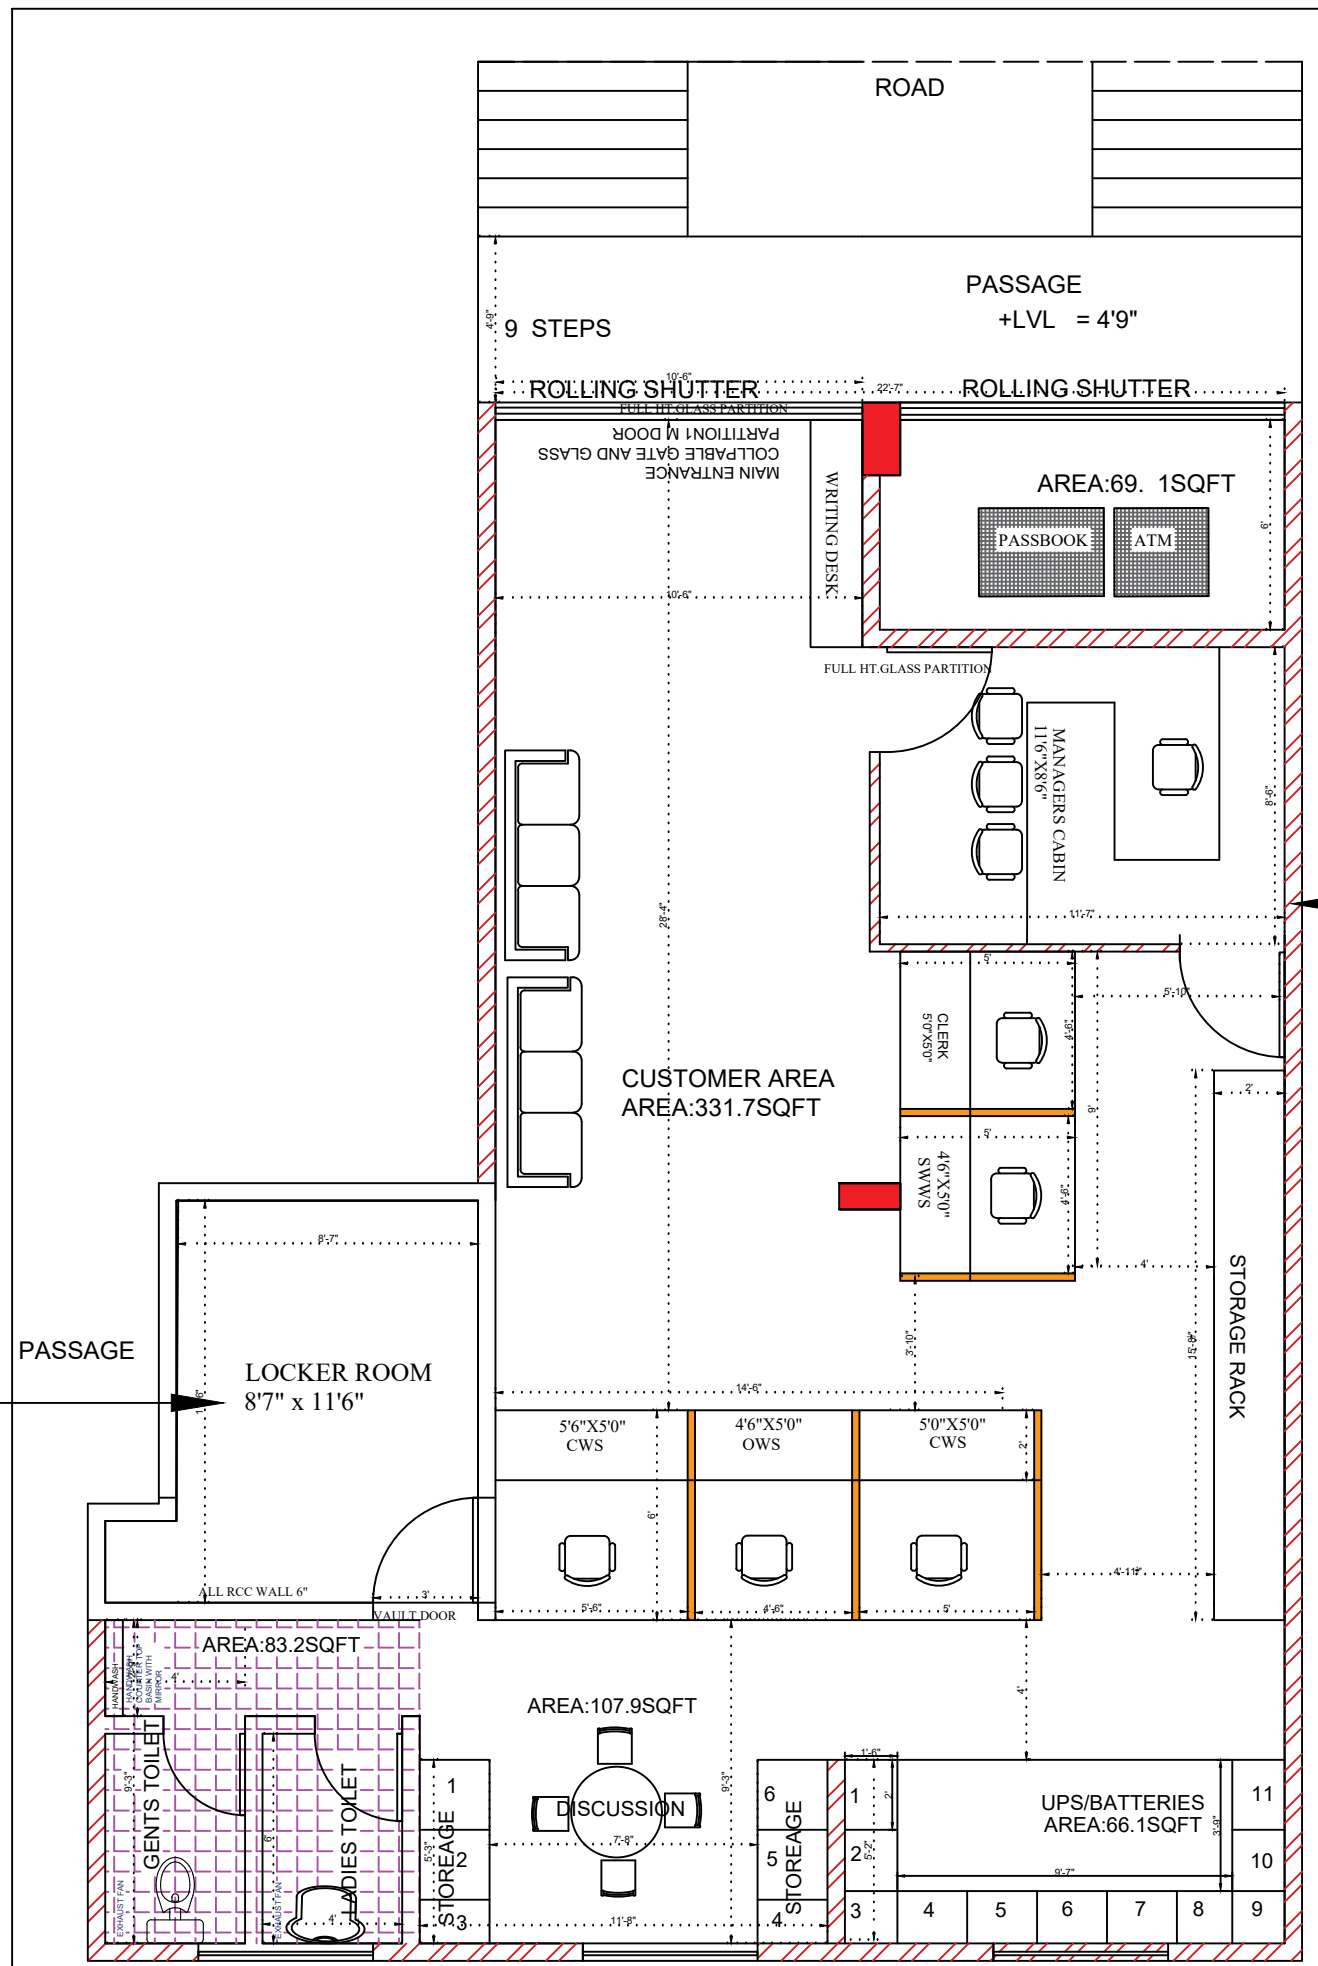

TOILETSPECIFICATION
 TOILET FLOORING: 1'X1' BLUE AND WHITE COMBINATION NITCO-ANTISKID
 TOILET TILLING: 8"X12" SKY BLUE/WHITE/AND 3"X8" BORDER
 ODDISA PANLADIES TOILET: WHITE COLOUR
 WALL HANG UNIT WHITE COLOUR WITH ALL FITTING HEALTH FOSIT,PUSH COVER,SEAT COVER
 Toilet Door Panel : Bakelite or Cedar Laminate
 Toilet Accessories : Stainless Steel Jaquar Continental Series
 Exhaust Fan Ivory:Window Grill Ivory Oil Paint
 Toilet W.C. White - Parryware
 Toilet Flush Tank White
 Toilet Taps Jaquar Continental
 Toilet Grill 1' 6" Vertical, 3" horizontal spacing Ivory colour Paint,Exhaut fan-(Crompton/Usha/Orient
 Toilet Glass 4mm Bajri (Translucent)
 Light Fittings Philips

ALL RCC WALL 6" WITH USE OF 12MM AND 10 MM STEEL BOTH WAY
 CEILING:
 10MM AND 12 MM STEEL
 RCC FLLOR
 SAFE DEPOSIT VAULT FLOORING- KOTA STONE
 CEILING FANS BROWN
 COLOUR(CROMPTON/USHA/ORIENT)

ARCHITECT : AMBEKAR S.N.(B.ARCH)
 LATUR.
 MOBILE : 94230 75619, 97639 48333.