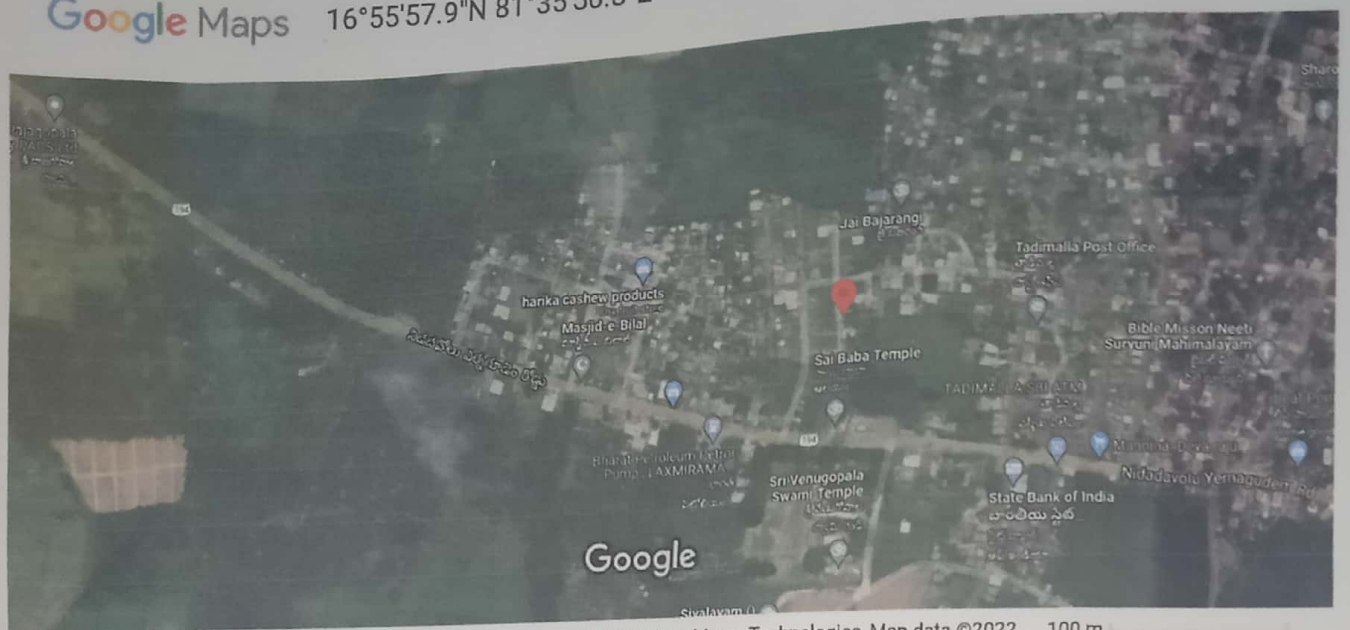

R _____
= 29/10/21

Google Maps 16°55'57.9"N 81°35'50.3"E

Imagery ©2022 CNES / Airbus, Maxar Technologies, Map data ©2022 100 m

Handwritten signature 'R' and date '29/10/21' next to a circular official stamp. The stamp reads: 'E.N. BHASKARA RAO', 'PANEL VALUER', 'BANK OF MAHARASHTRA', 'KAR...'.

16°55'57.9"N 81°35'50.3"E

16.932750, 81.597306

- Directions
- Save
- Nearby
- Send to your phone
- Share

West Godavari, Andhra Pradesh 534305

WHMW+3WV Tadimalla, Andhra Pradesh