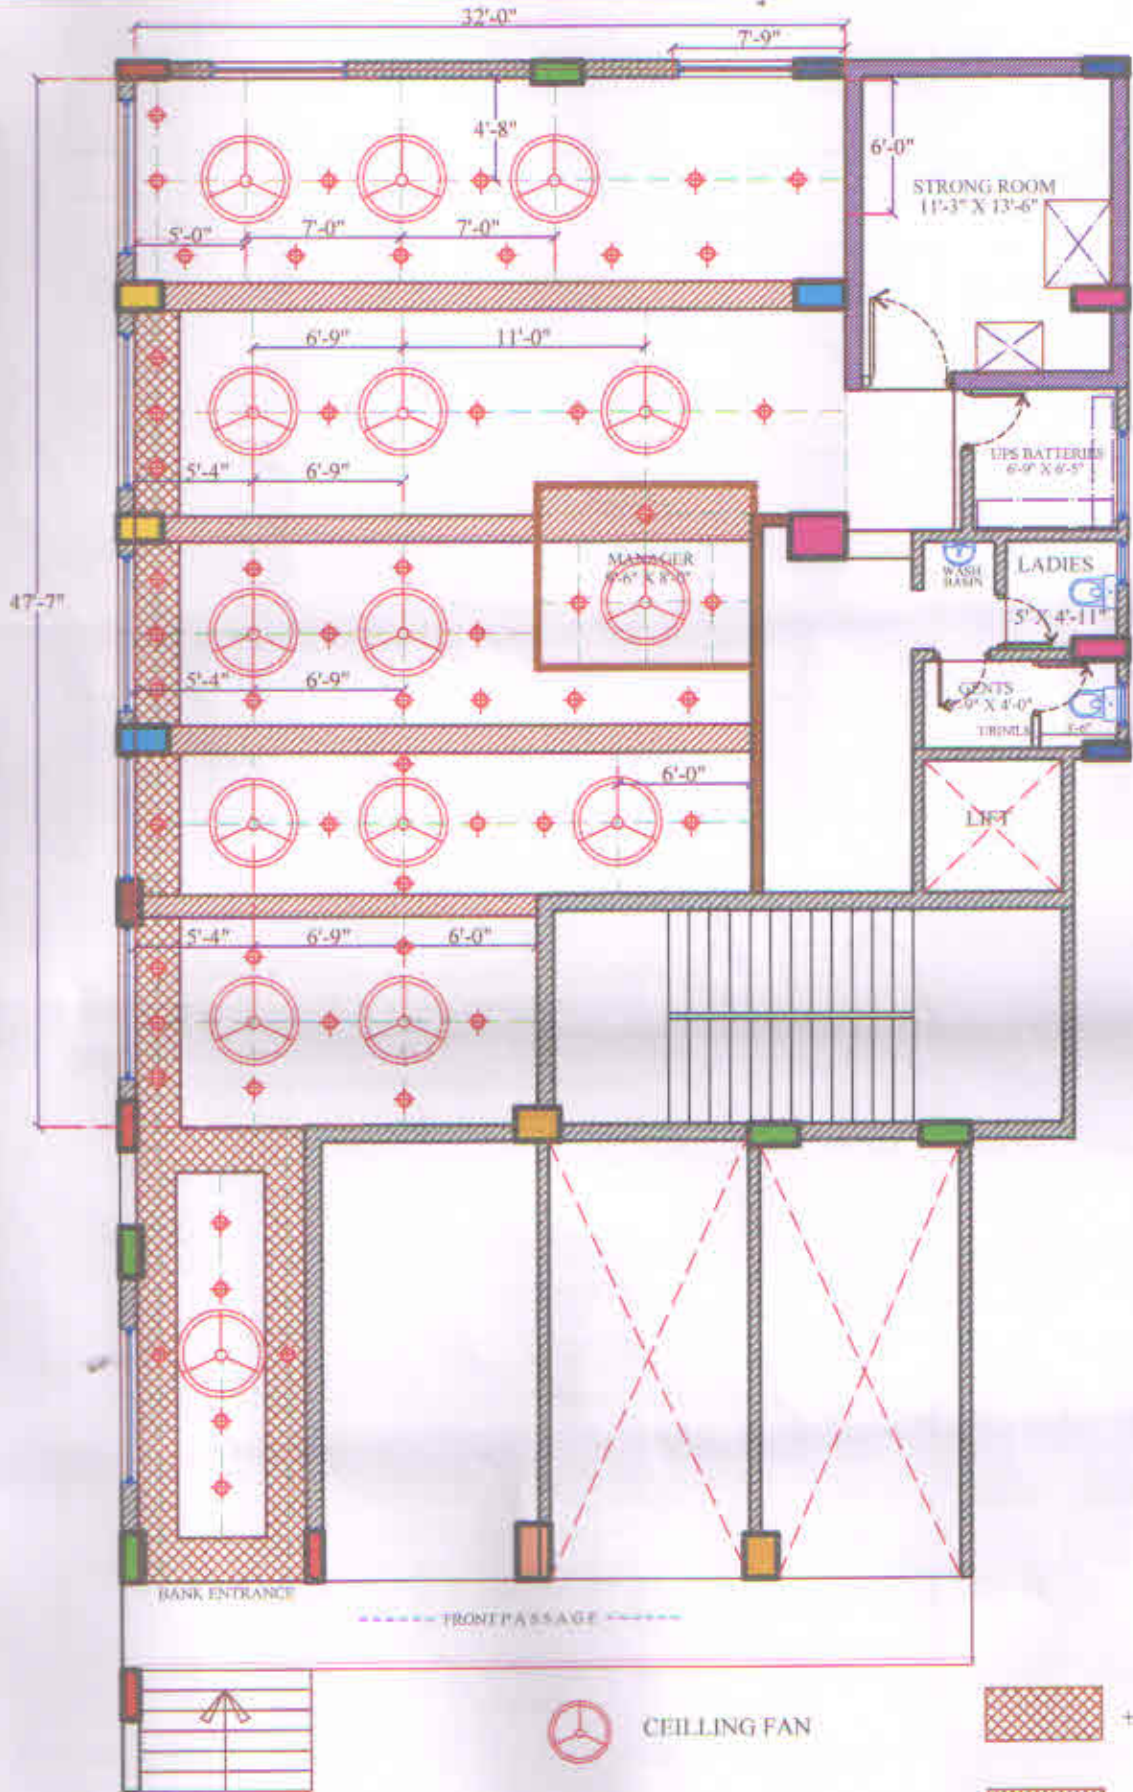

ROAD

FURNITURE LAYOUT- GROUND FLOOR PLAN

OBJECT:
PROPOSED INTERIOR FURNITURE LAYOUT FOR BANK OF
MAHARASHTRA, LATUR MAIN BRANCH.

ecoNest ARCHITECTS
 MANGESH PATIL (B.ARCH.)
 ILJ COMPLEX, DATTA MANDIR STOP, LATUR
 MOBILE NO - 9970123473

CEILING DESIGNS

PROJECT: PROPOSED INTERIOR FURNITURE LAYOUT FOR BANK OF MAHARASHTRA, LATUR MAIN BRANCH.

ecoNest ARCHITECTS
 MANGESH PATIL (B.ARCH.)
 R.J. COMPLEX, DA TIA MANDIR STOP, LATUR
 MOBILE NO. - 9970123473