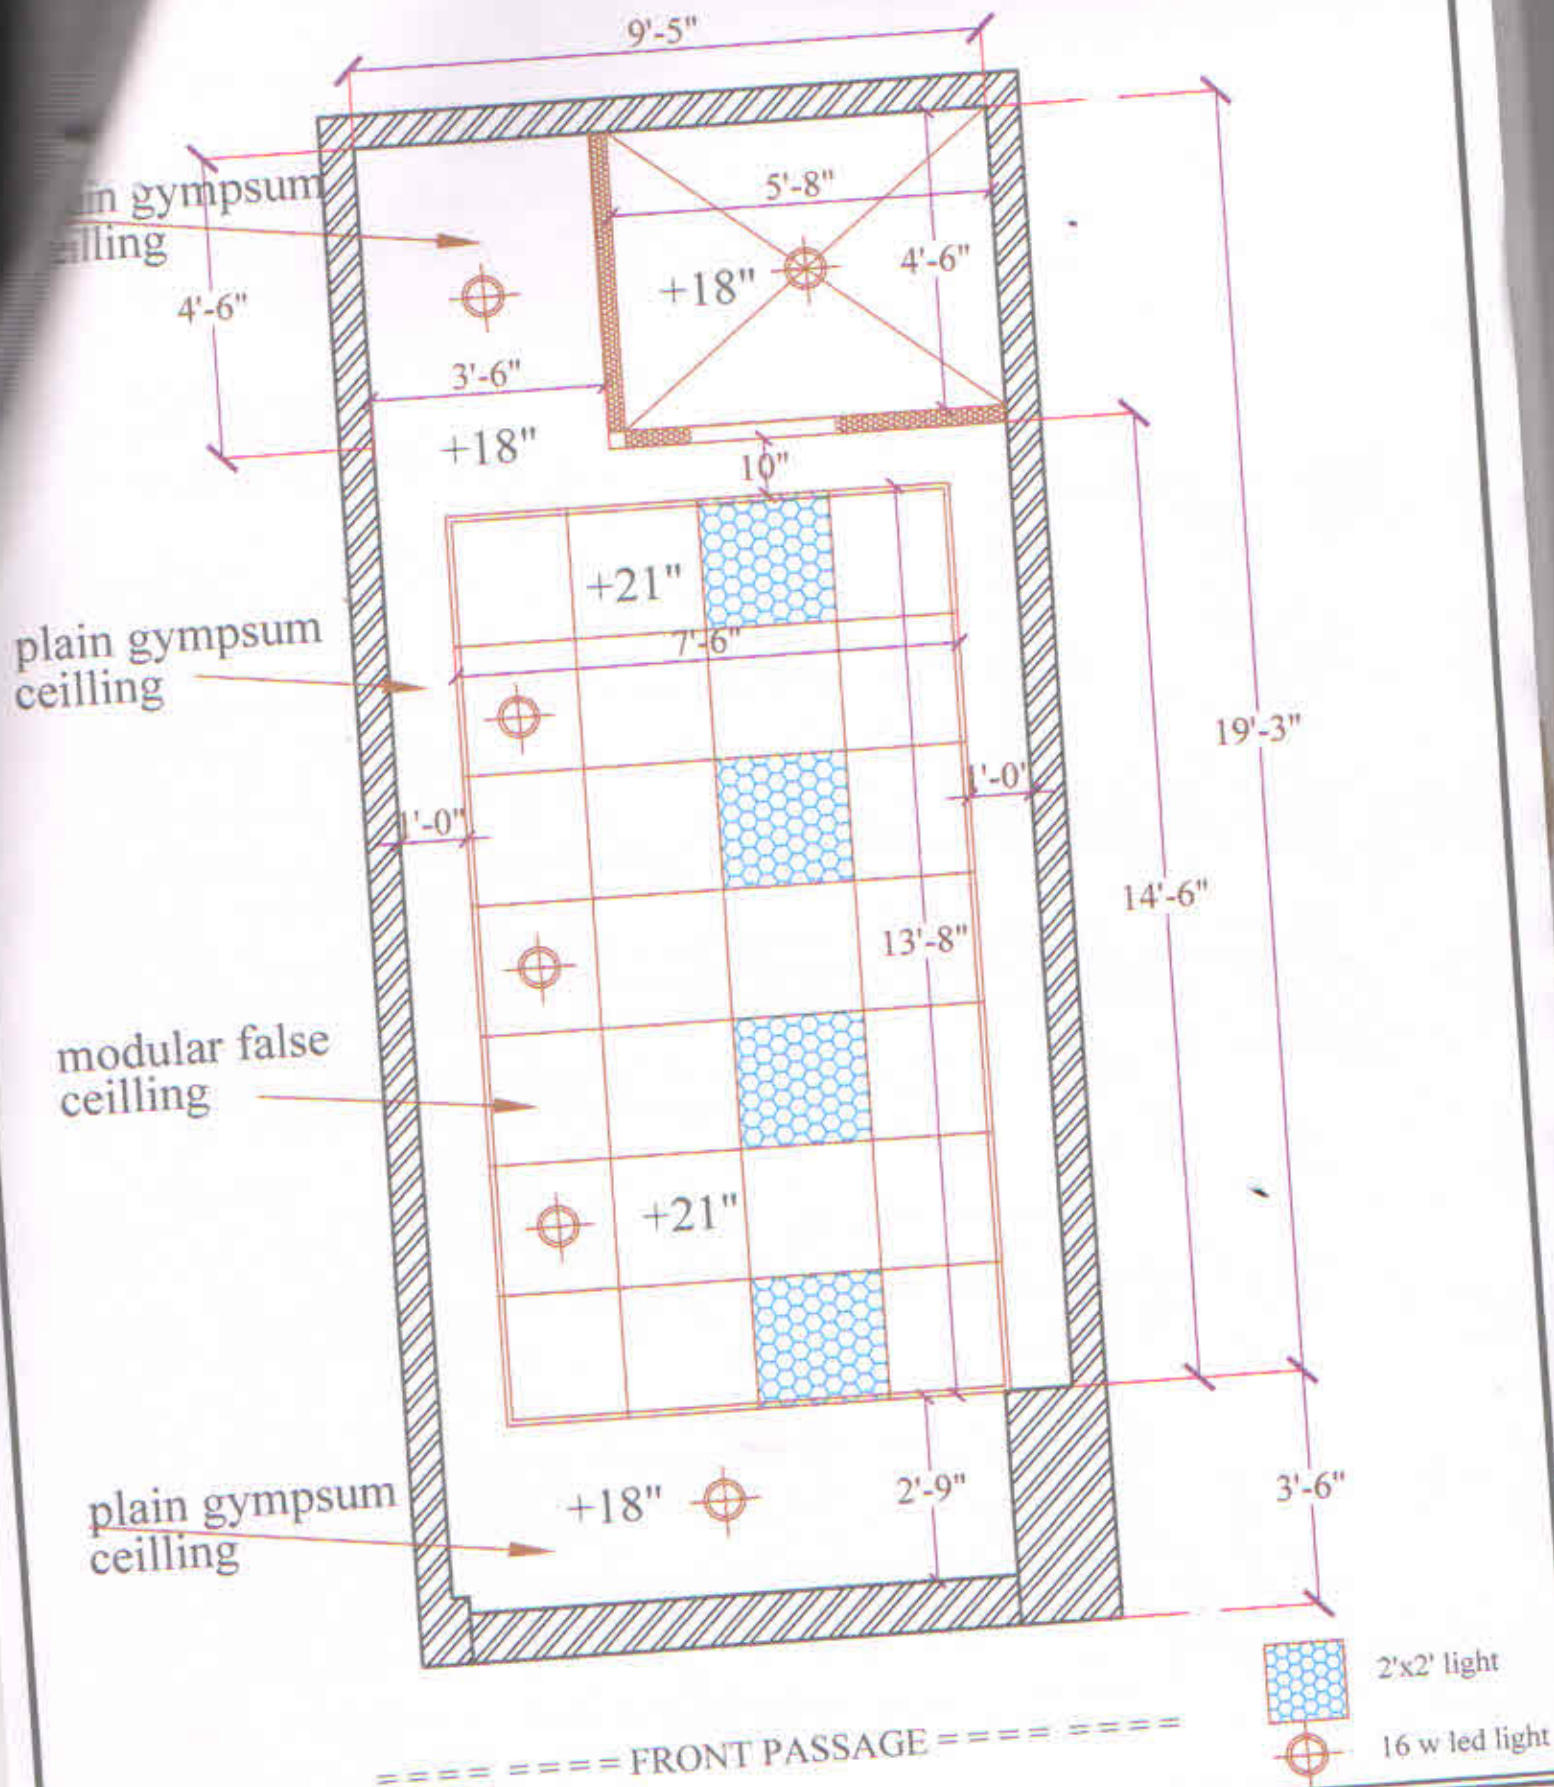

date : 25/08/2016

FURNITURE LAYOUT- e-lobby

PROJECT:

PROPOSED INTERIOR FURNITURE LAYOUT FOR BANK OF MAHARASHTRA , LATUR MAIN BRANCH.

SCALE: NTS

ecoNest ARCHITECTS

MANGESH PATIL (B.ARCH.)

R J COMPLEX , DATTA MANDIR STOP, LATUR
MOBILE NO. - 8888228339, 9970123473

date : 25/08/2016

false ceiling layout LAYOUT- e-lobby

PROJECT:
PROPOSED INTERIOR FURNITURE LAYOUT FOR BANK OF
MAHARASHTRA, LATUR MAIN BRANCH.

SCALE: NTS

ecoNest ARCHITECTS
MANGESH PATIL (BARCH.)
R.J.COMPLEX, DATTA MANDIR STOP, LATUR
MOBILE NO. - 8898228339, 9970123473