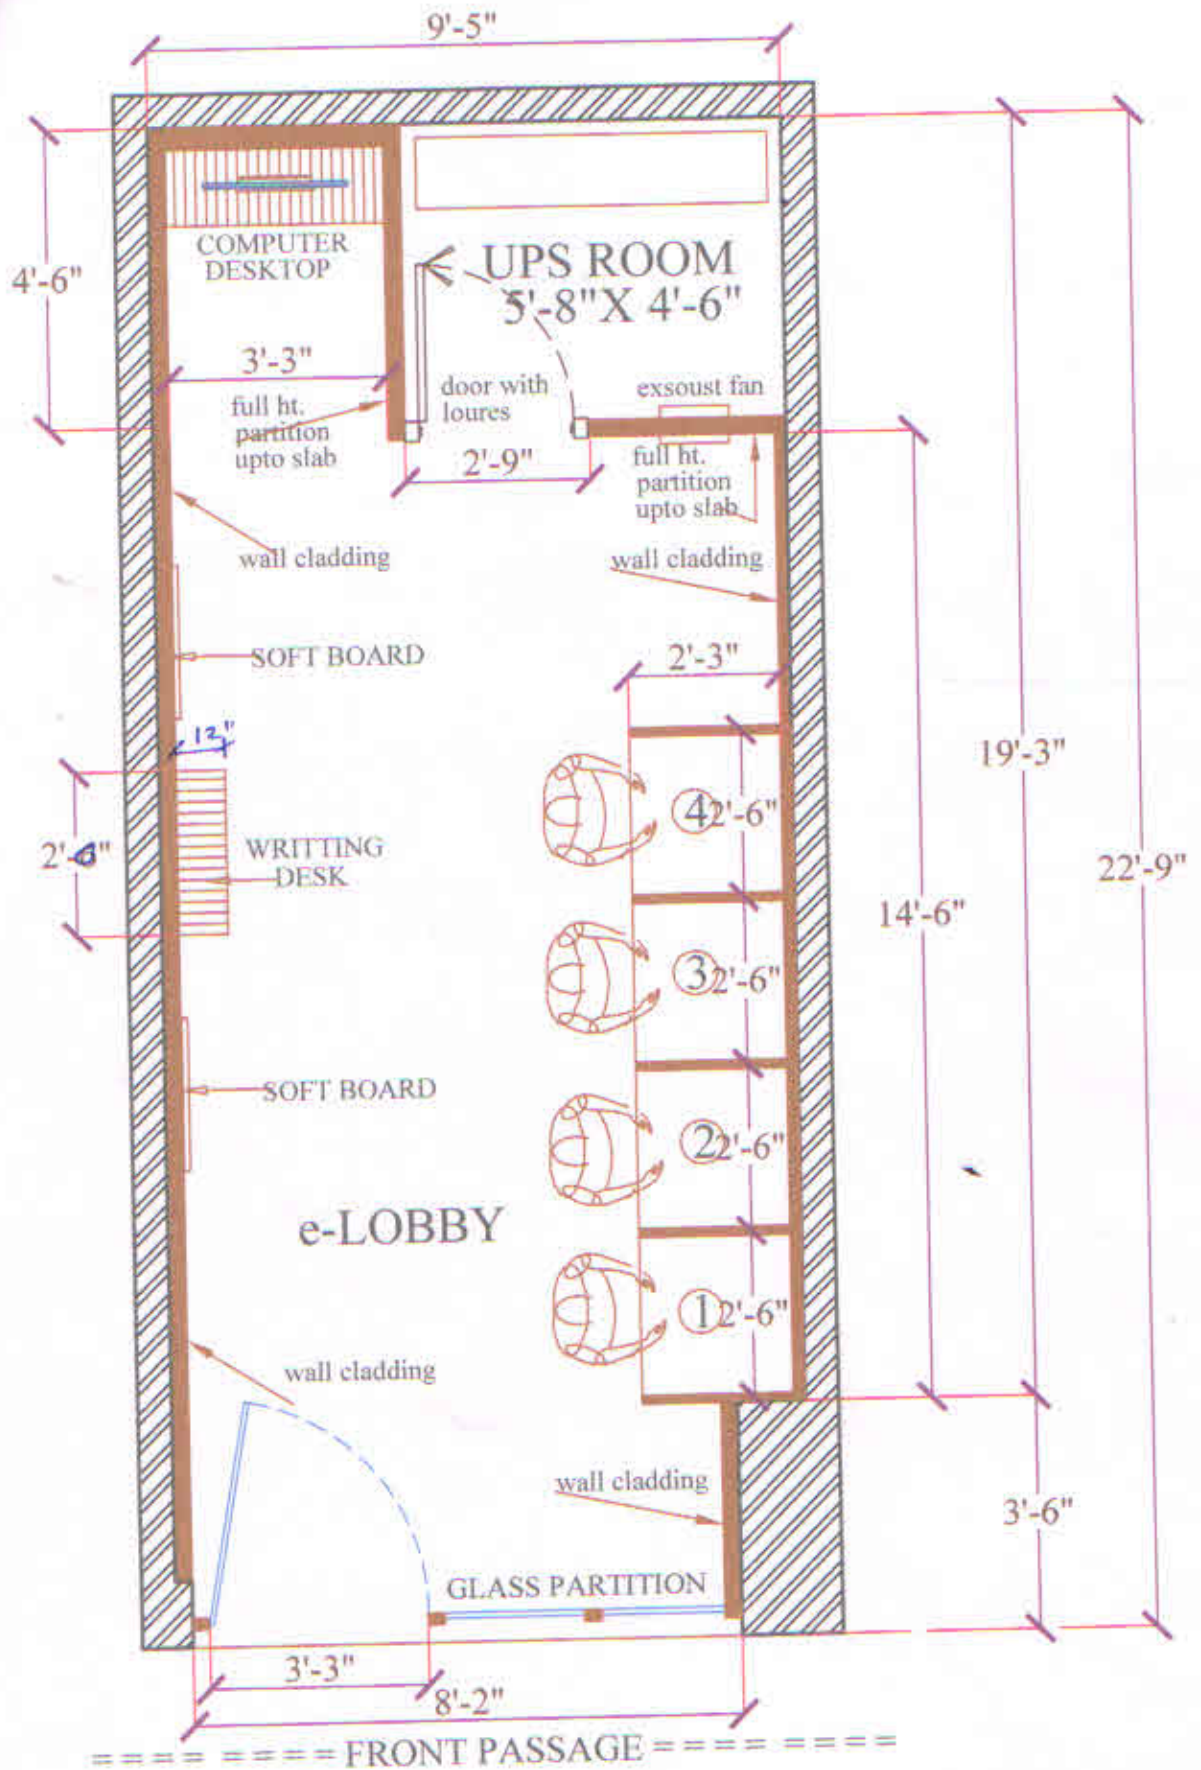

date : 25/08/2016

FURNITURE LAYOUT- e-lobby

PROJECT:

PROPOSED INTERIOR FURNITURE LAYOUT FOR BANK OF MAHARASHTRA , LATUR MAIN BRANCH.

SCALE: NTS

ecoNest ARCHITECTS

MANGESH PATIL (B.ARCH.)

R J COMPLEX , DATTA MANDIR STOP, LATUR
MOBILE NO. - 8888228339, 9970123473

date : 25/08/2016

false ceiling layout LAYOUT- e-lobby

PROJECT:
PROPOSED INTERIOR FURNITURE LAYOUT FOR BANK OF
MAHARASHTRA, LATUR MAIN BRANCH.

SCALE: NTS

ecoNest ARCHITECTS
MANGESH PATIL (BARCH.)
R.J.COMPLEX, DATTA MANDIR STOP, LATUR
MOBILE NO. - 8898228339, 9970123473